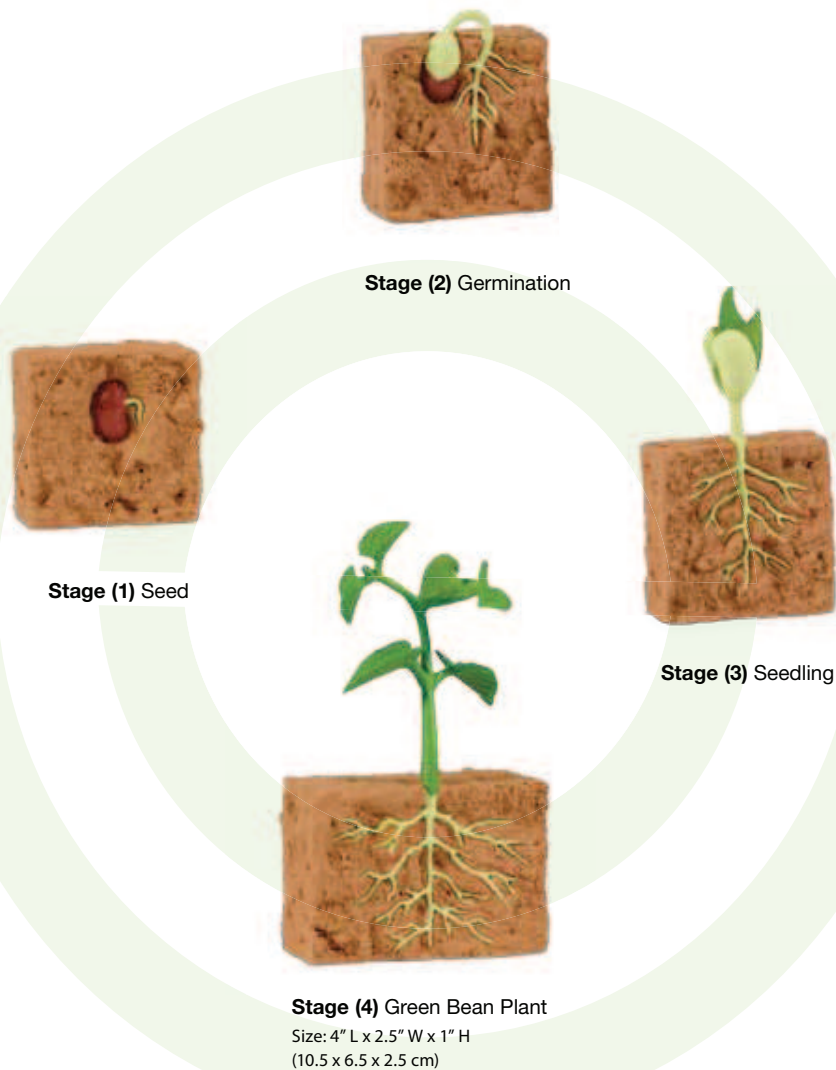

Golden Retriever Puppy
No. 253229
• Size: 2.75" L x 1" W x 2.25" H
(7 x 3 x 6 cm)
• Min. Order: 12

SAFARIOLOGY® LIFE CYCLE SERIES

3 LANGUAGE EDUCATIONAL
INFORMATION
INCLUDED

Exploring the Stages of Life...

Life Cycle of a Green Bean Plant

- No. 662416
• Blister card size: 7" W x 9" H
(18 x 23 cm)
• Min. Order: 3

SAFARIOLOGY® LIFE CYCLE SERIES

3 LANGUAGE EDUCATIONAL
INFORMATION
INCLUDED

4+

Life Cycle of a Green Sea Turtle