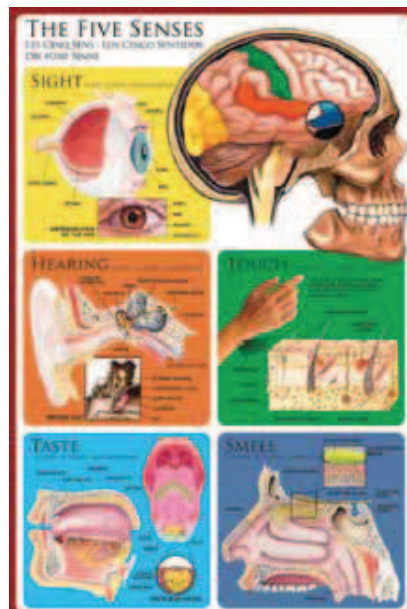

The Five Senses
No. 22000- Non-Laminated
No. 23000- Laminated
No. 24000- Rolled/Sleeved
• Size: 24" W x 36" H
(68 x 98 cm)
• Min. Order: 3